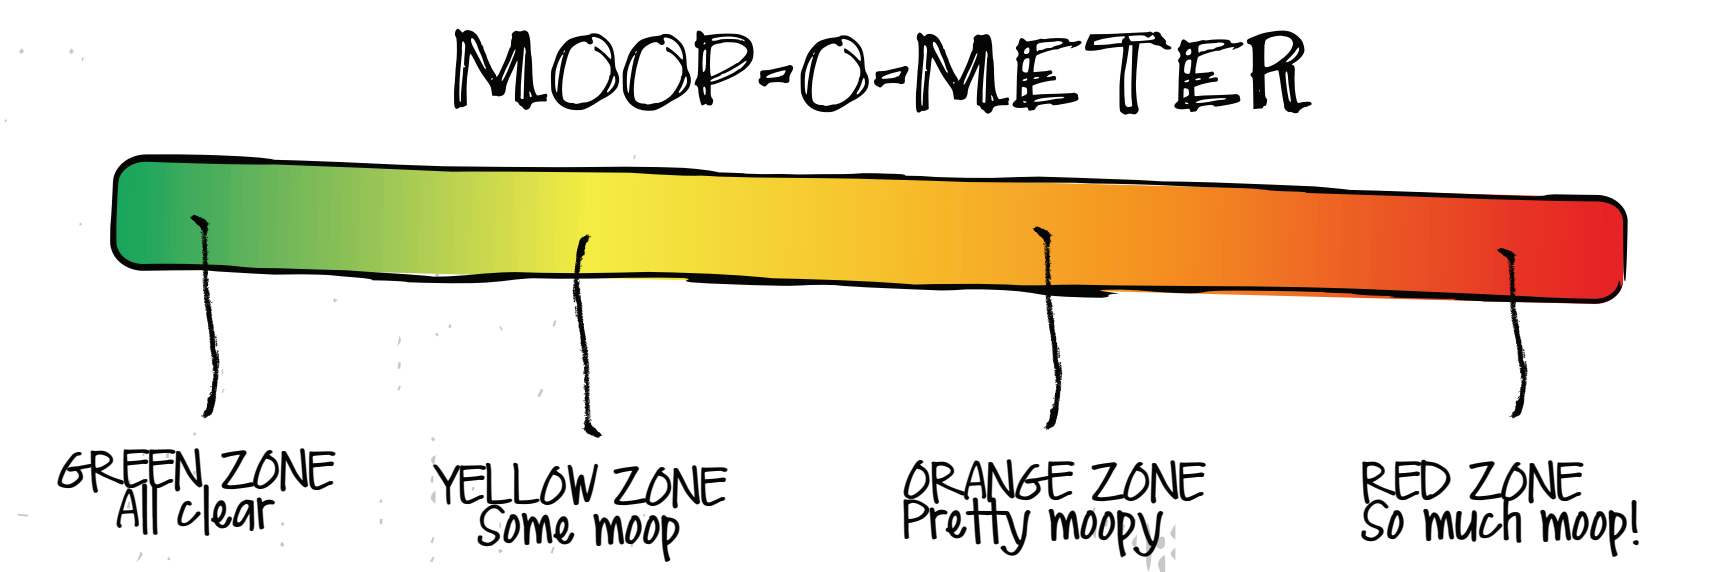

## MOOP MAP MATTER OUT OF PLACE

WORKING TITTLE

- ### TYPES OF MOOP
- Toilets
  - Trash bags
  - Food dump
  - Wood & wood chips
  - Ash & coal dump
  - Bos Kak
  - Uncovered Hole
  - Macro Moop
  - Micro Moop
  - Rebar & tent pegs
  - Nails & screws
  - Clothes
  - Solar power
  - Grey water
  - Water flow scar
  - Glass
  - Ground Sweep
  - Uncovered trench