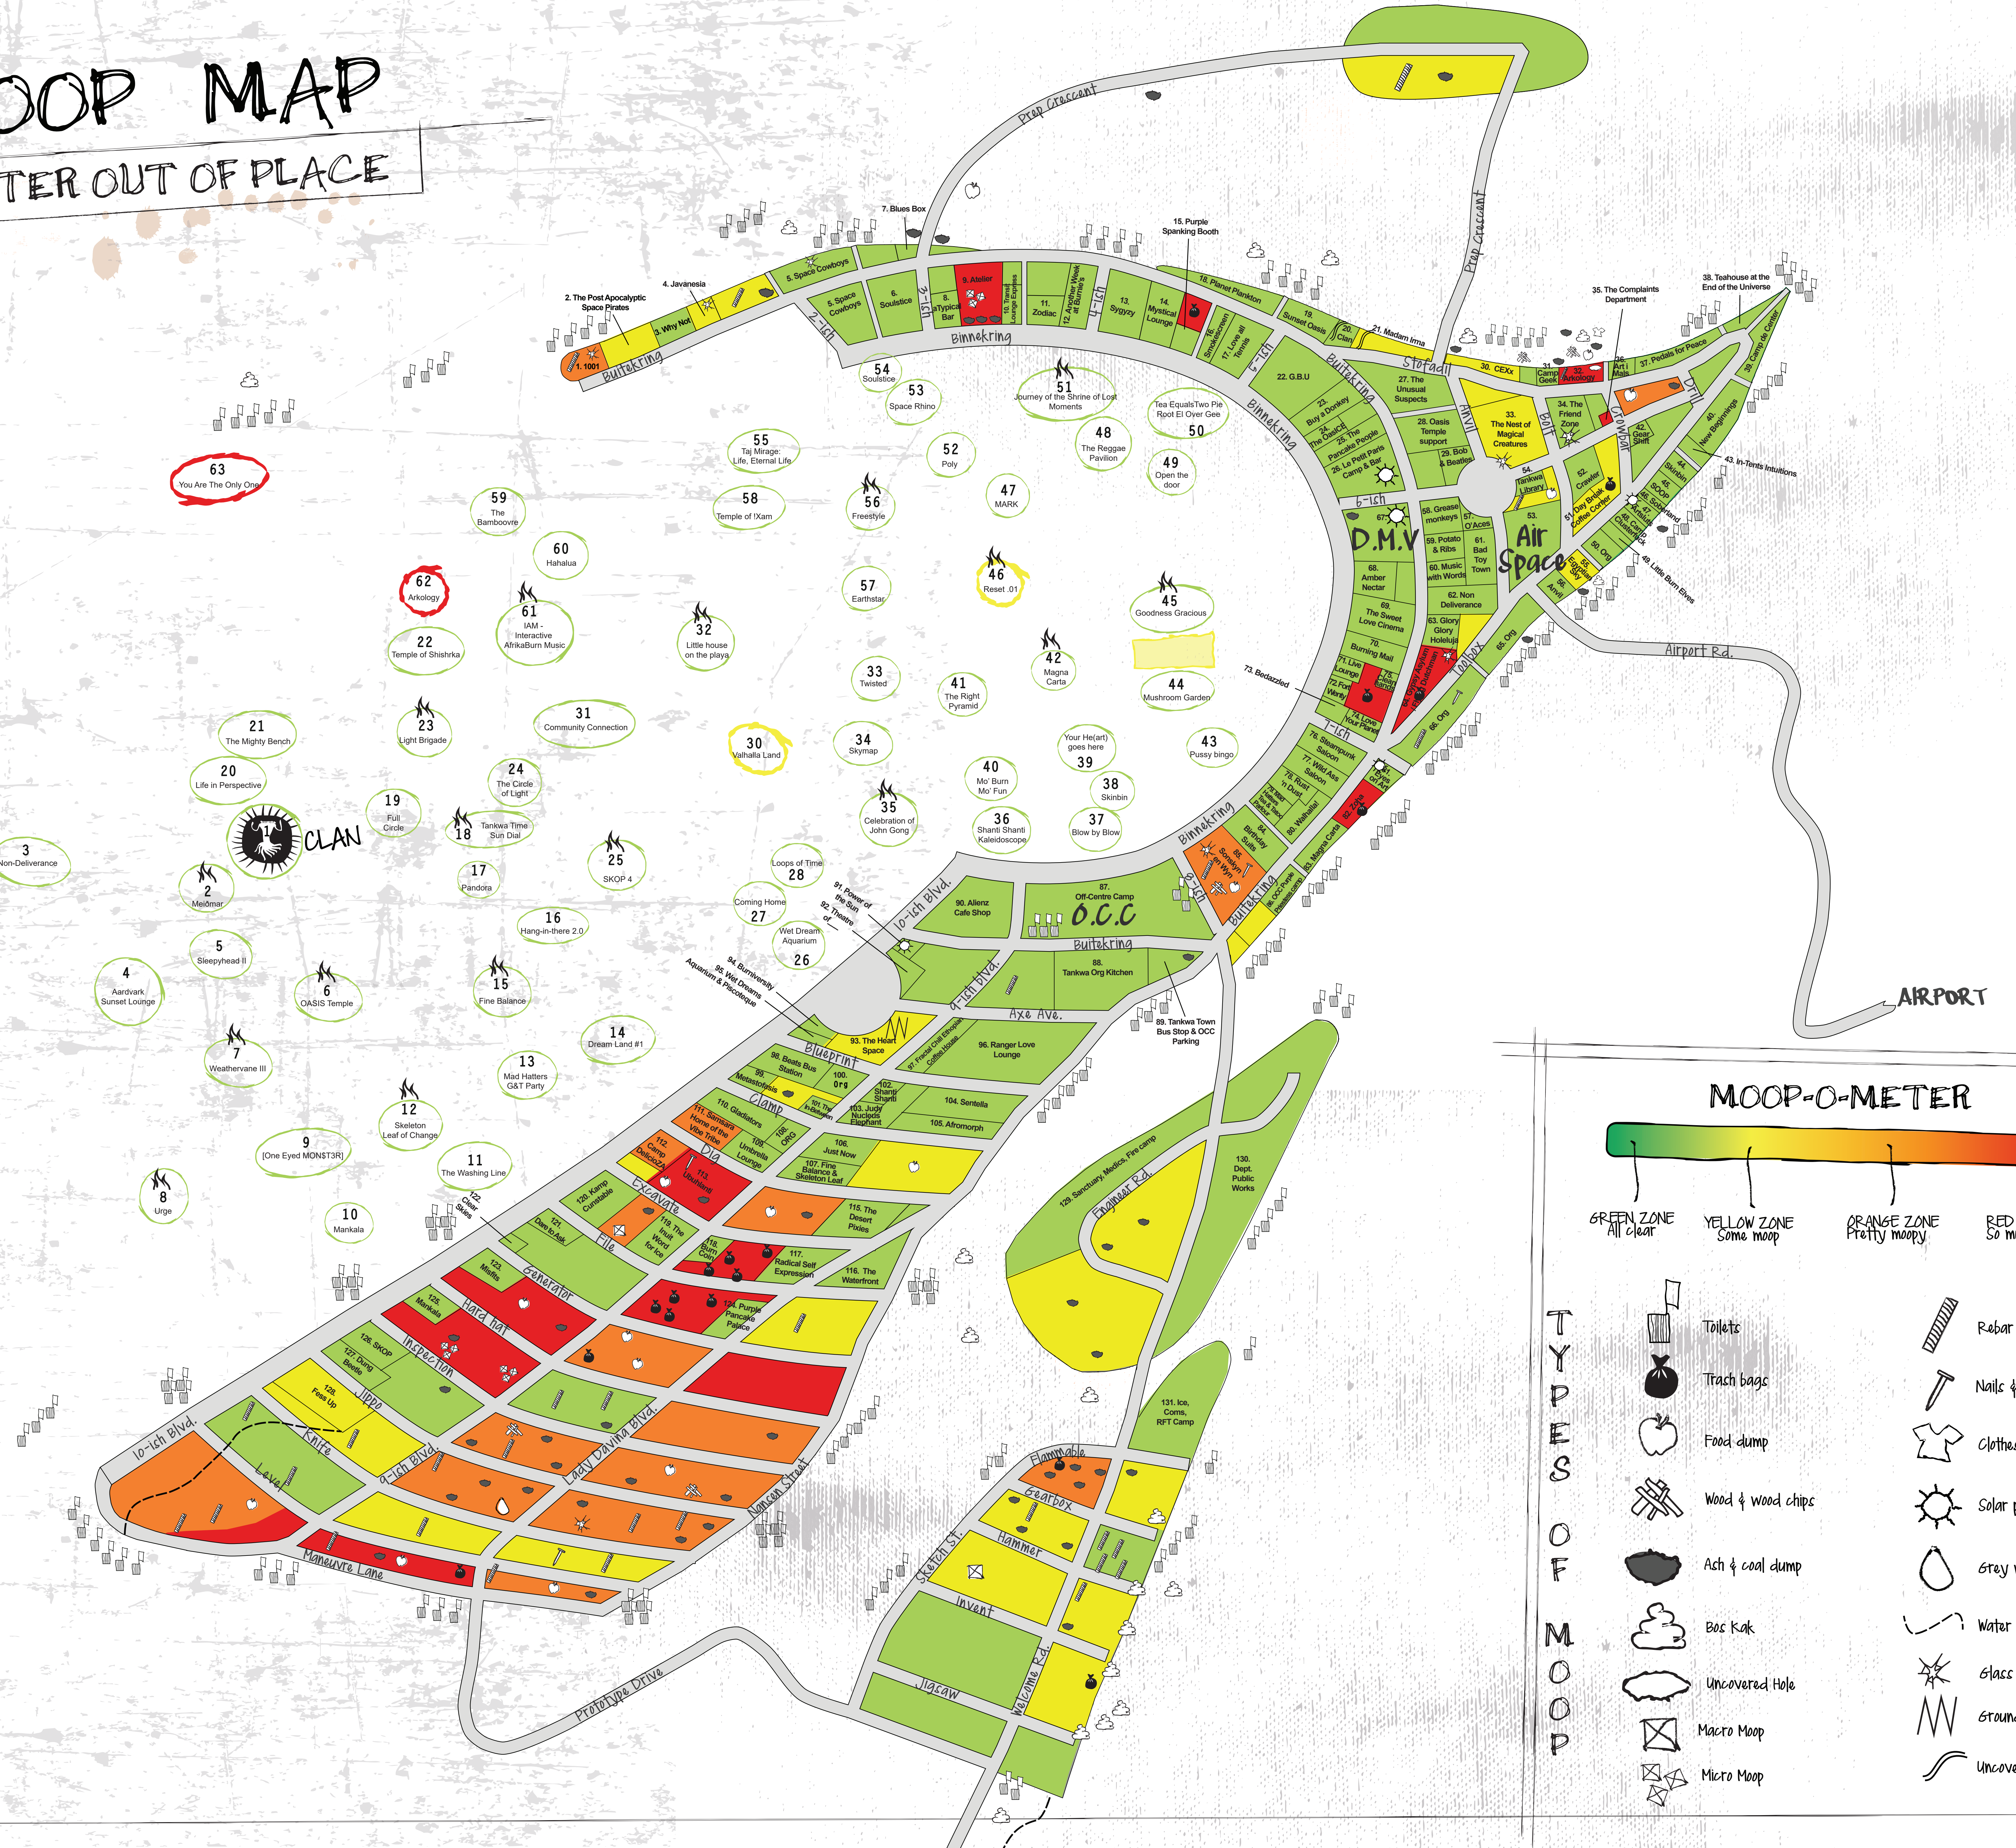

# TANKWATOWN

## MOOP MAP MATTER OUT OF PLACE

WORKING TITTLE

- ### TYPES OF MOOP
- Toilets
  - Trash bags
  - Food dump
  - Wood & wood chips
  - Ash & coal dump
  - Bos Kak
  - Uncovered Hole
  - Macro Moop
  - Micro Moop
  - Rebar & tent pegs
  - Nails & screws
  - Clothes
  - Solar power
  - Grey water
  - Water flow scar
  - Glass
  - Ground Sweep
  - Uncovered trench