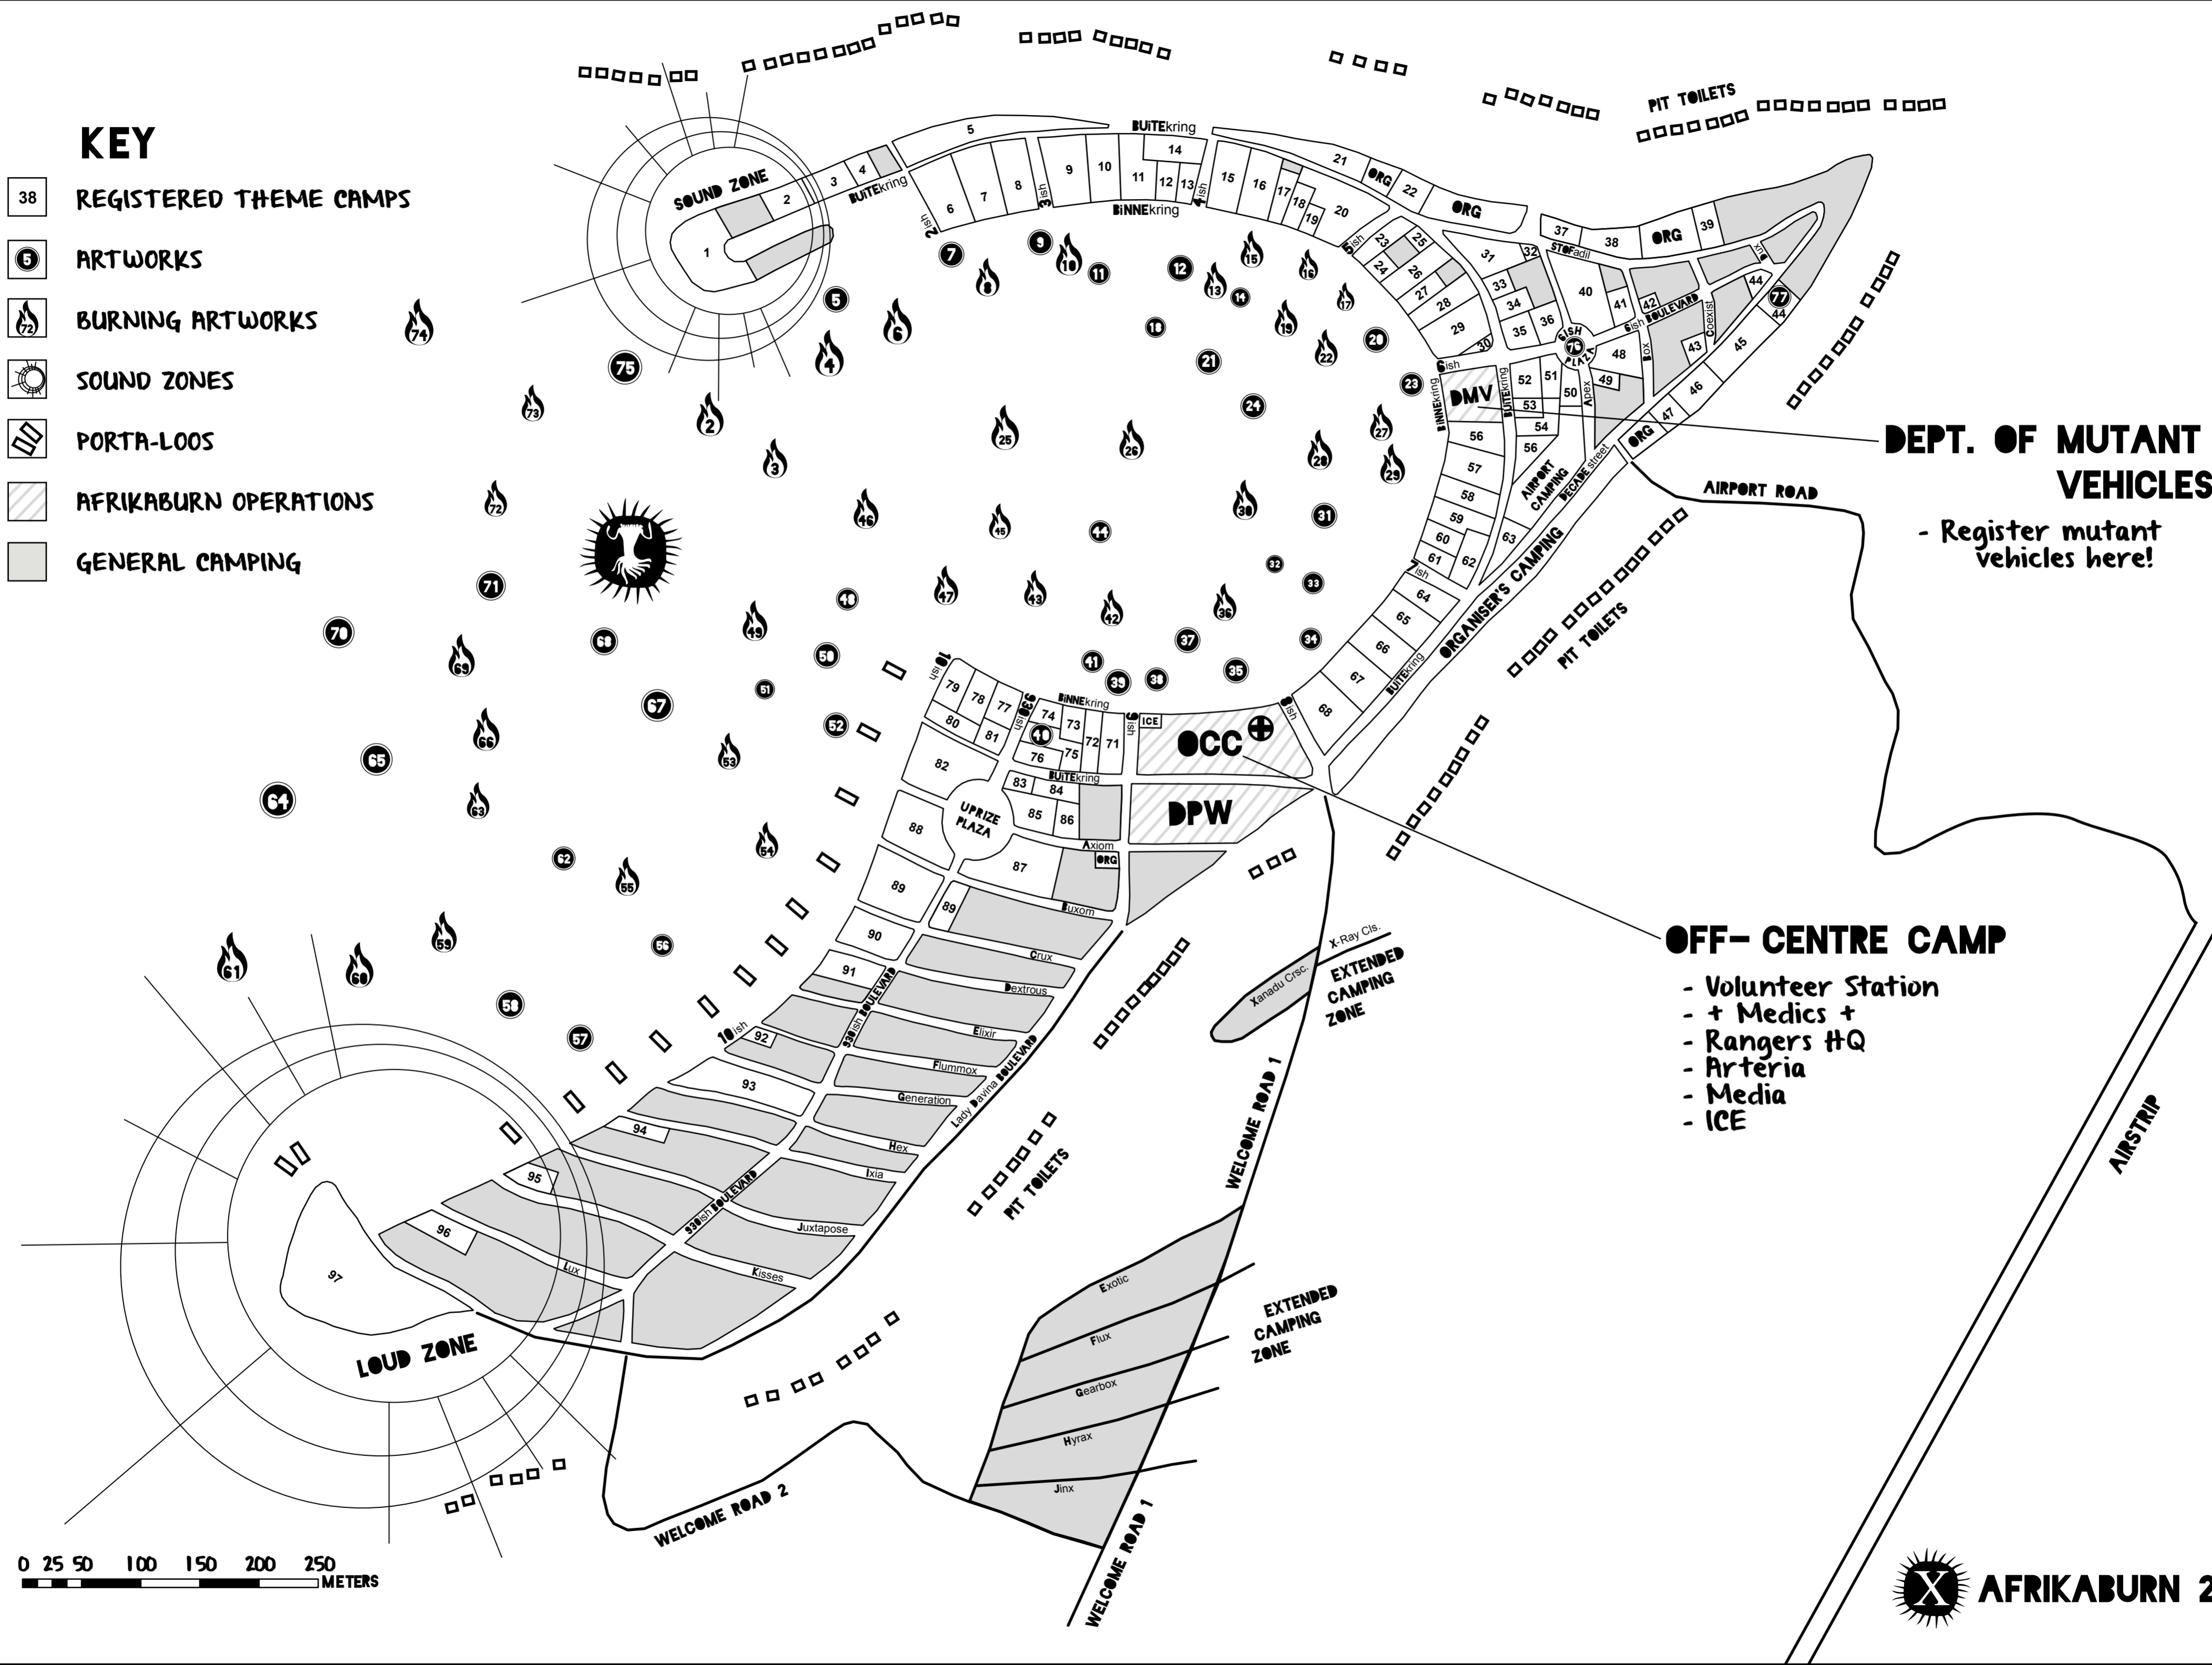

# KEY

-  REGISTERED THEME CAMPS
-  ARTWORKS
-  BURNING ARTWORKS
-  SOUND ZONES
-  PORTA-LOOS
-  AFRIKABURN OPERATIONS
-  GENERAL CAMPING

**DEPT. OF MUTANT VEHICLES**  
 - Register mutant vehicles here!

**OFF-CENTRE CAMP**  
 - Volunteer Station  
 - + Medics +  
 - Rangers HQ  
 - Arteria  
 - Media  
 - ICE