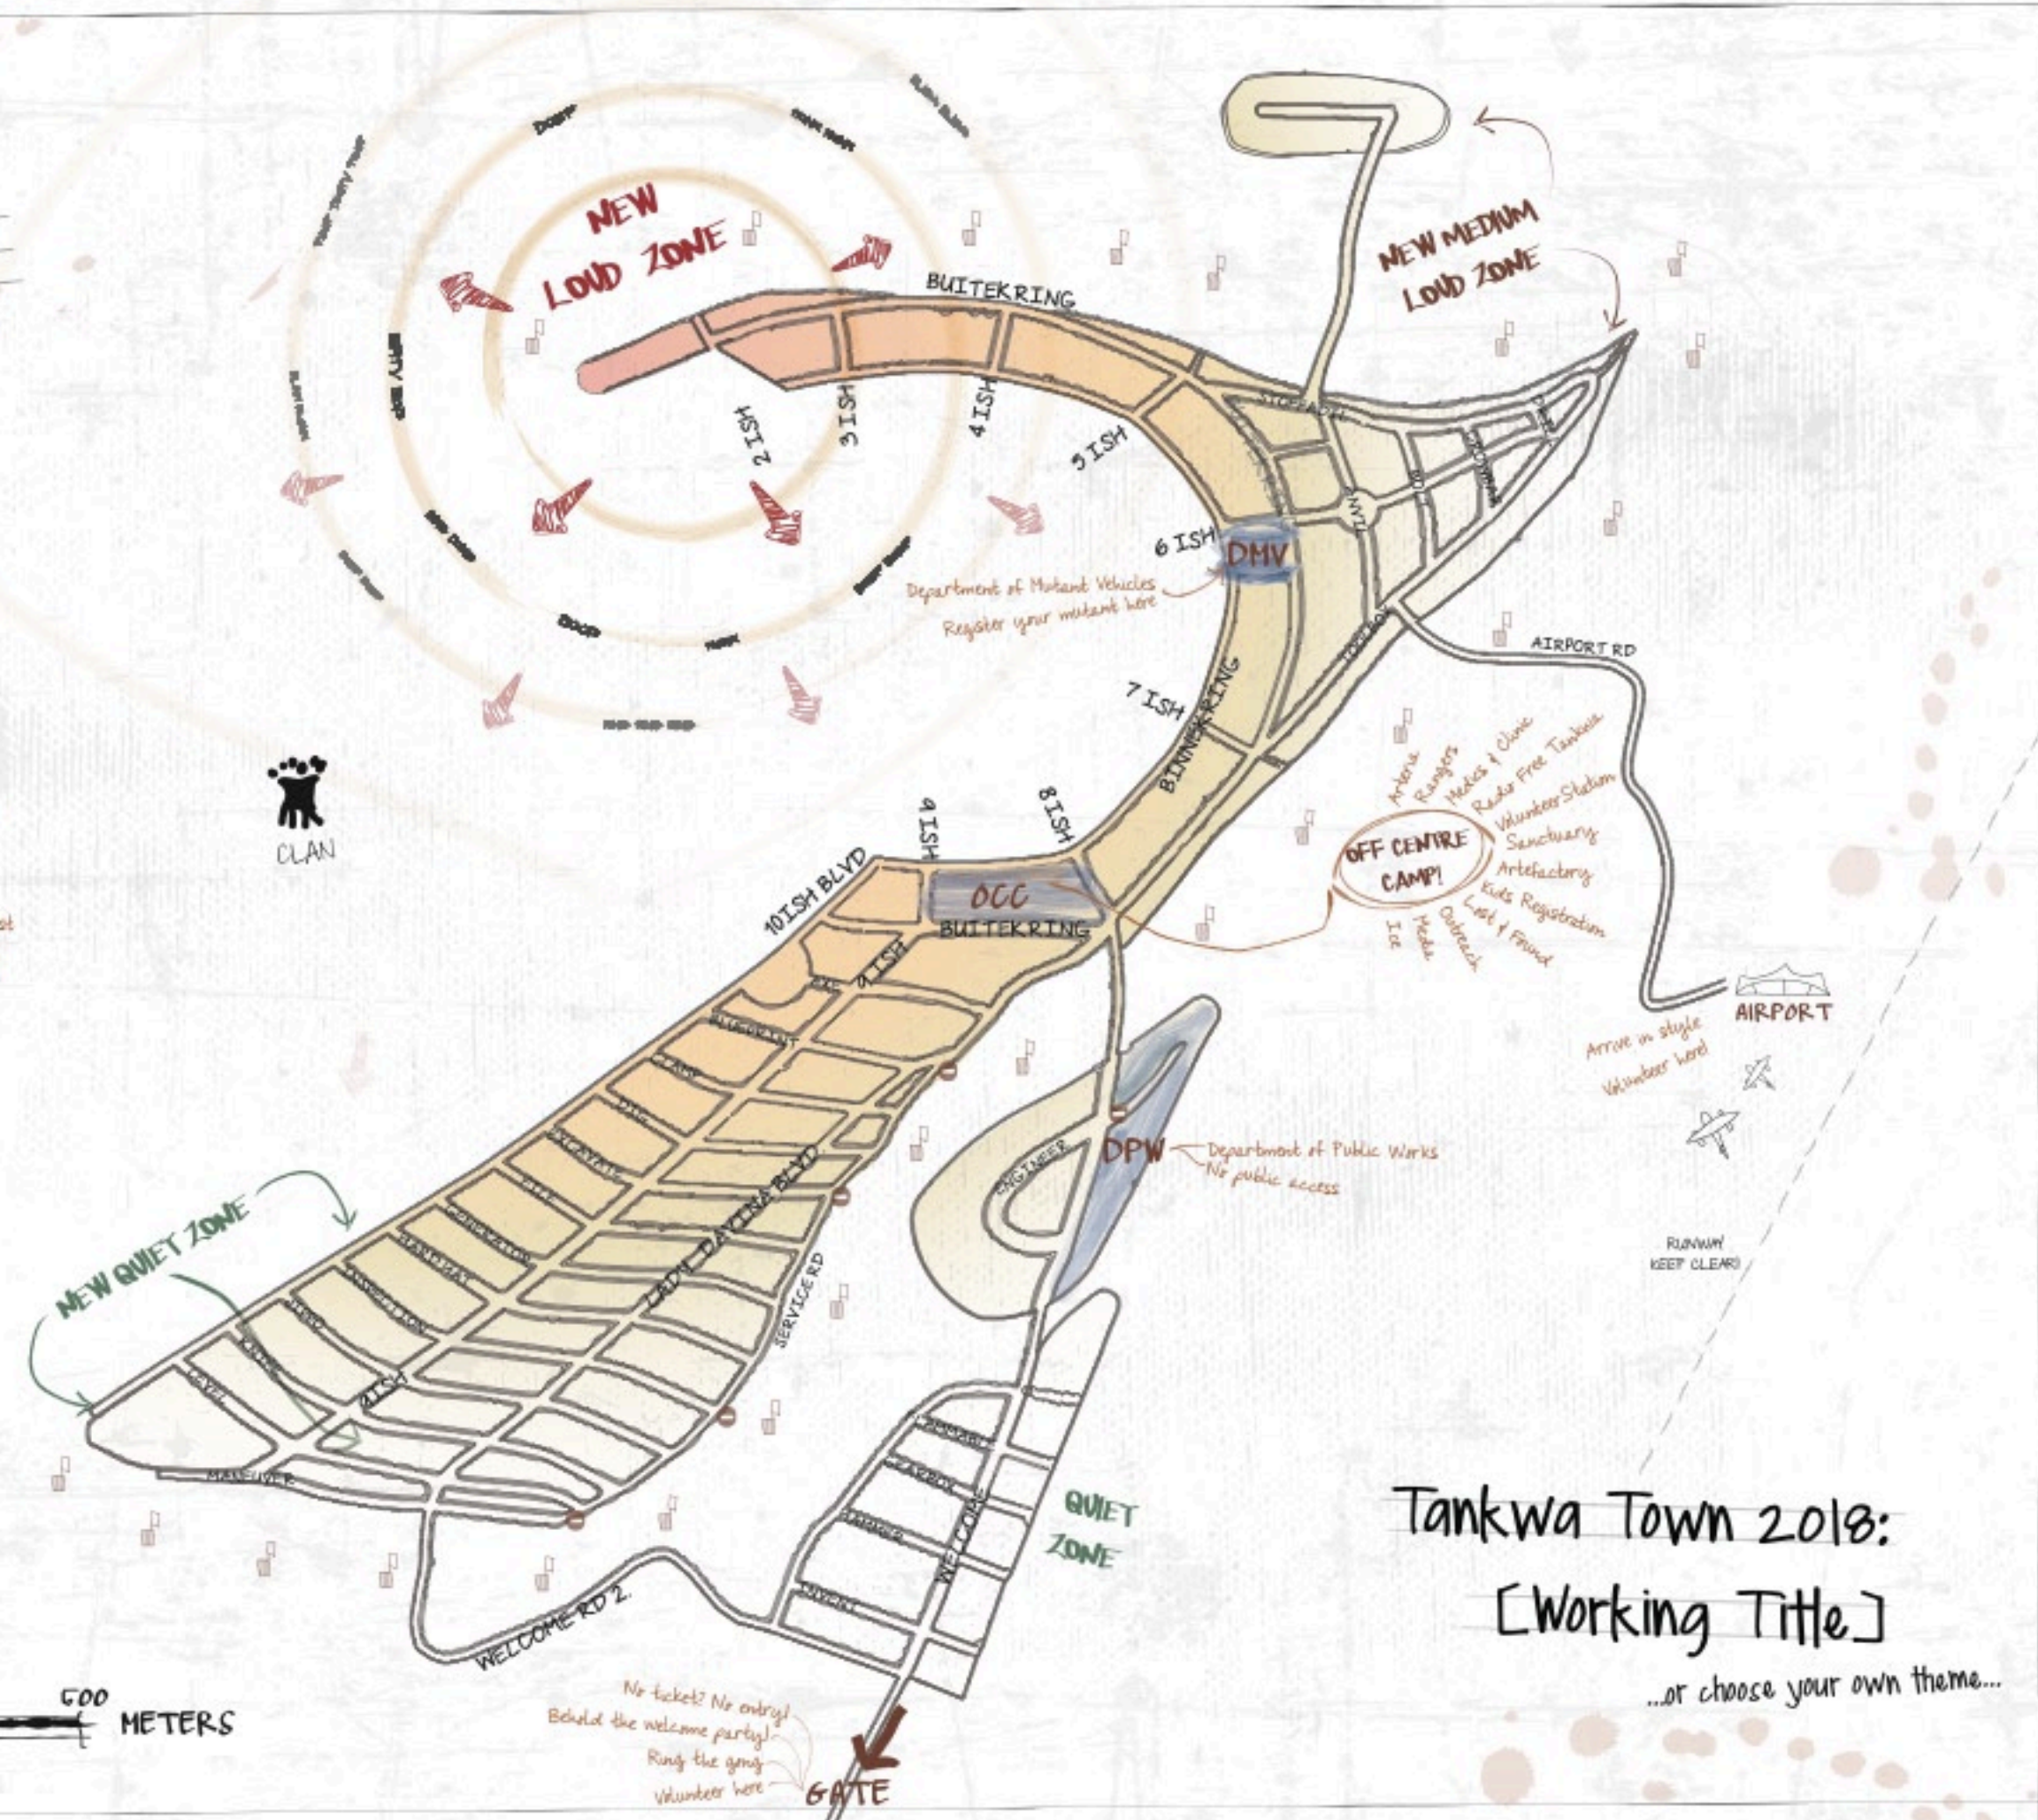

# THE GREAT SWITCHEROO

-  LOUD AREAS
-  MEDIUM LOUD AREAS
-  OFFICIAL CAMPS
-  INCOMING MUSIC, NOISE & GENERAL DISTURBANCES
-  OPEN CAMPING *First come first Make friends*
-  TOILETS *New and improved Look for flags A pee with a view*
-  NO GO *Flood zones Service roads Trust us*

Tankwa Town 2018:  
[Working Title]

...or choose your own theme...